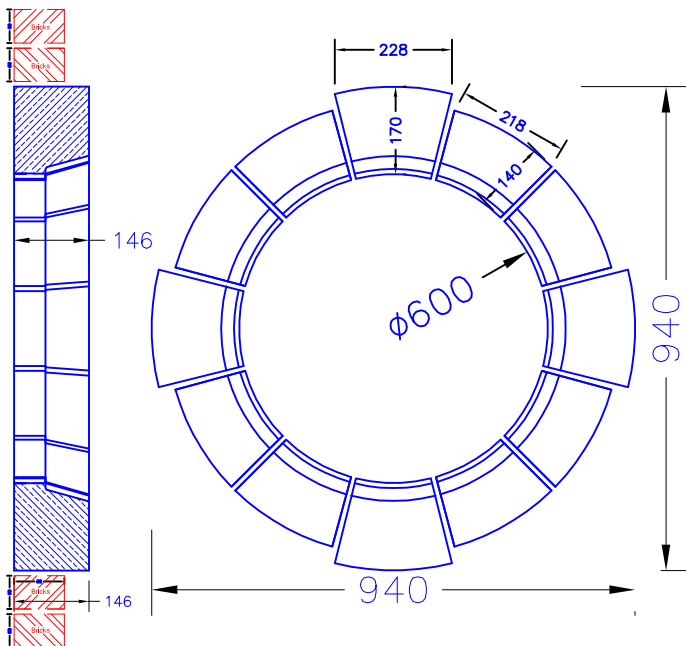

Window surround to fit a 600mm diameter window with out Keystones
BS1 = 102.5kg

Window surround to fit a 600mm diameter window with Keystones
BS2 = 125.5Kg

* Other designs can be made to suit customers requirements