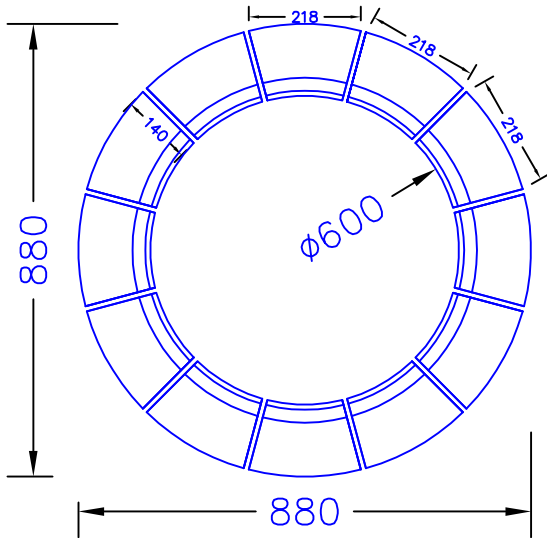

Window surround to fit a 600mm diameter window with out Keystones
BS1 = 102.5kg

Window surround to fit a 600mm diameter window with Keystones
BS2 = 125.5Kg

* Other designs can be made to suit customers requirements