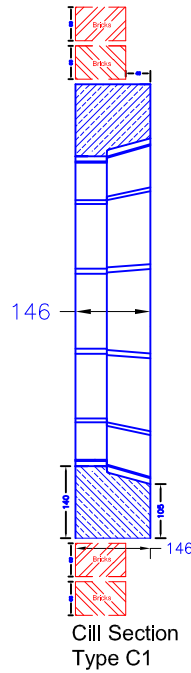

Window surround to fit a 600mm diameter window with out Keystones
BS1 = 102.5kg

Window surround to fit a 600mm diameter window with Keystones
BS2 = 125.5Kg

* Other designs can be made to suit customers requirements