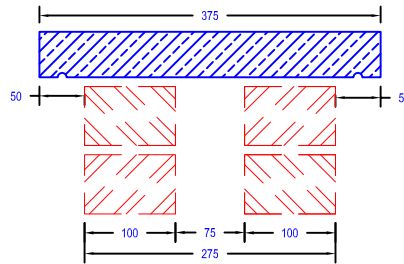

Coping Section to CP2

Coping Section to CP3

Twice Weathered Coping

Coping Section to CP4/150

* Other designs can be made to suit customers requirements

ILAM Stone Ltd
Lydford Road
Meadow Lane
Industrial Estate
Alfreton
Derbyshire DE55 7RQ
Phone: 01773 520088 (general)
Phone 01773 520142 (sales & estimating)
Fax 01773 520077