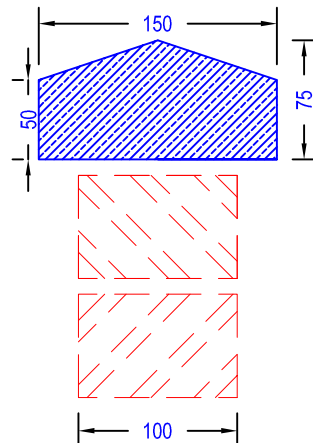

Coping Section to CP2

Coping Section to CP3

Twice Weathered Coping

Coping Section to CP4/150

* Other designs can be made to suit customers requirements

ILAM Stone Ltd
Lydford Road
Meadow Lane
Industrial Estate
Alfreton
Derbyshire DE55 7RQ
Phone: 01773 520088 (general)
Phone 01773 520142 (sales & estimating)
Fax 01773 520077