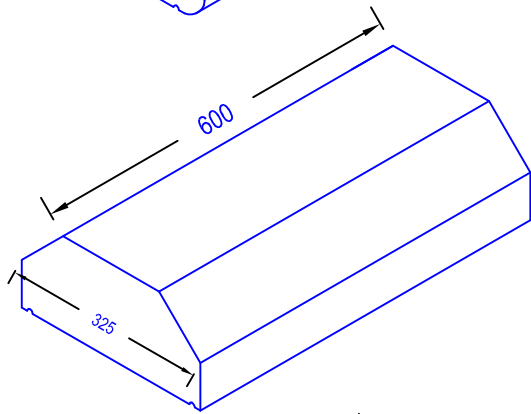

ILAM Stone Ltd
Lydford Road
Meadow Lane
Industrial Estate
Alfreton
Derbyshire DE55 7RQ
Phone: 01773 520088 (general)
Phone 01773 520142 (sales & estimating)
Fax 01773 520077

Standard Coping

CP8

* Other designs can be made to suit customers requirements