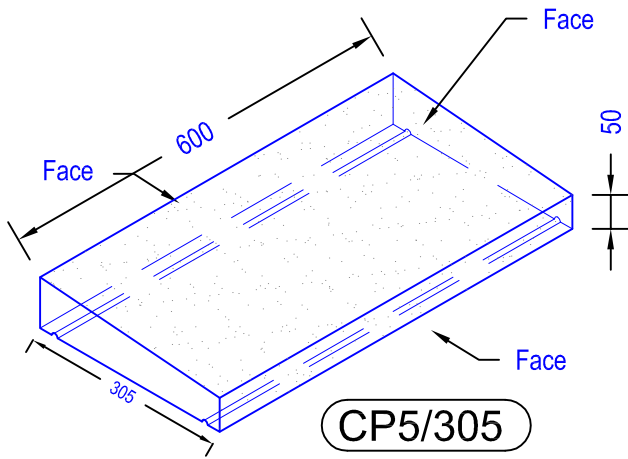

Standard Coping

Twice Weathered Coping

Coping Section CP4/305

Coping Section CP4/375

* Other designs can be made to suit customers requirements

ILAM Stone Ltd
 Lydford Road
 Meadow Lane
 Industrial Estate
 Alfreton
 Derbyshire DE55 7RQ
 Phone: 01773 520088 (general)
 Phone 01773 520142 (sales & estimating)
 Fax 01773 520077

Standard Coping

Once Weathered Coping

Coping Section CP5/305

Coping Section CP5/375

Twice Weathered & Moulded Coping

* Other designs can be made to suit customers requirements

ILAM Stone Ltd
Lydford Road
Meadow Lane
Industrial Estate
Alfreton
Derbyshire DE55 7RQ
Phone: 01773 520088 (general)
Phone 01773 520142 (sales & estimating)
Fax 01773 520077