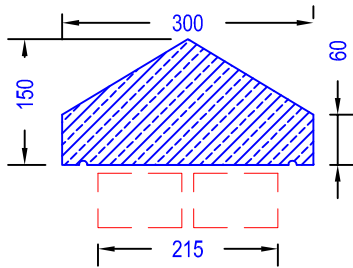

ILAM Stone Ltd
Lydford Road
Meadow Lane
Industrial Estate
Alfreton
Derbyshire DE55 7RQ
Phone: 01773 520088 (general)
Phone 01773 520142 (sales & estimating)
Fax 01773 520077

Standard Coping

CP8

* Other designs can be made to suit customers requirements