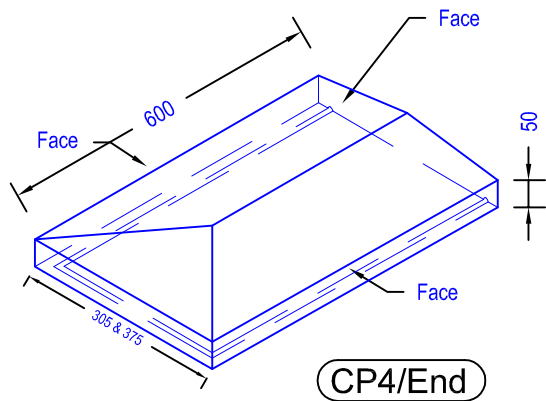

Coping Section to CP2

Coping Section to CP3

Twice Weathered Coping

Coping Section to CP4/150

* Other designs can be made to suit customers requirements

ILAM Stone Ltd
Lydford Road
Meadow Lane
Industrial Estate
Alfreton
Derbyshire DE55 7RQ
Phone: 01773 520088 (general)
Phone 01773 520142 (sales & estimating)
Fax 01773 520077

Standard Coping

Twice Weathered Coping

Coping Section CP4/305

Coping Section CP4/375

* Other designs can be made to suit customers requirements

ILAM Stone Ltd
 Lydford Road
 Meadow Lane
 Industrial Estate
 Alfreton
 Derbyshire DE55 7RQ
 Phone: 01773 520088 (general)
 Phone 01773 520142 (sales & estimating)
 Fax 01773 520077