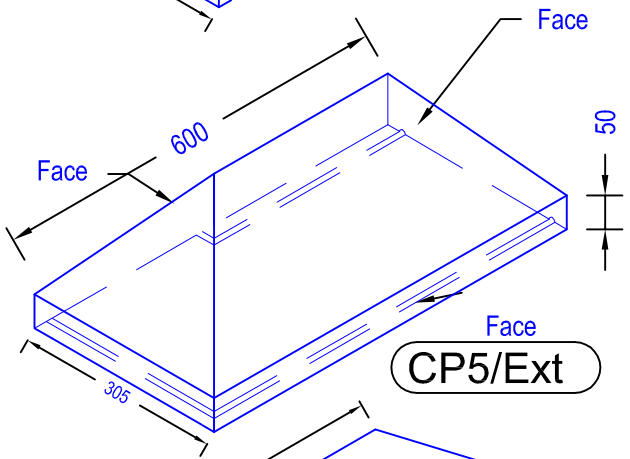

Standard Coping

Once Weathered Coping

Coping Section CP5/305

Coping Section CP5/375

Twice Weathered & Moulded Coping

* Other designs can be made to suit customers requirements

ILAM Stone Ltd
Lydford Road
Meadow Lane
Industrial Estate
Alfreton
Derbyshire DE55 7RQ
Phone: 01773 520088 (general)
Phone 01773 520142 (sales & estimating)
Fax 01773 520077