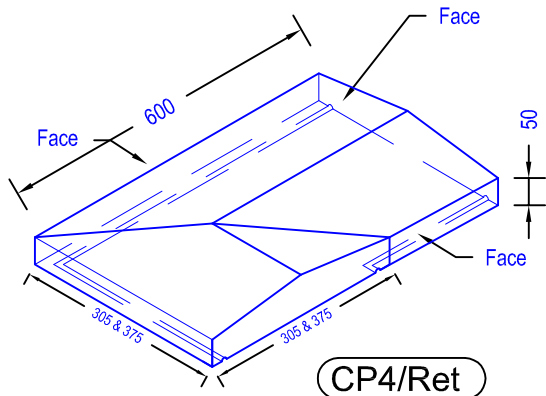

Standard Coping

Twice Weathered Coping

Coping Section CP4/305

Coping Section CP4/375

* Other designs can be made to suit customers requirements

ILAM Stone Ltd
 Lydford Road
 Meadow Lane
 Industrial Estate
 Alfreton
 Derbyshire DE55 7RQ
 Phone: 01773 520088 (general)
 Phone 01773 520142 (sales & estimating)
 Fax 01773 520077

Standard Coping

Once Weathered Coping

Coping Section CP5/305

Coping Section CP5/375

Twice Weathered & Moulded Coping

* Other designs can be made to suit customers requirements

ILAM Stone Ltd
Lydford Road
Meadow Lane
Industrial Estate
Alfreton
Derbyshire DE55 7RQ
Phone: 01773 520088 (general)
Phone 01773 520142 (sales & estimating)
Fax 01773 520077