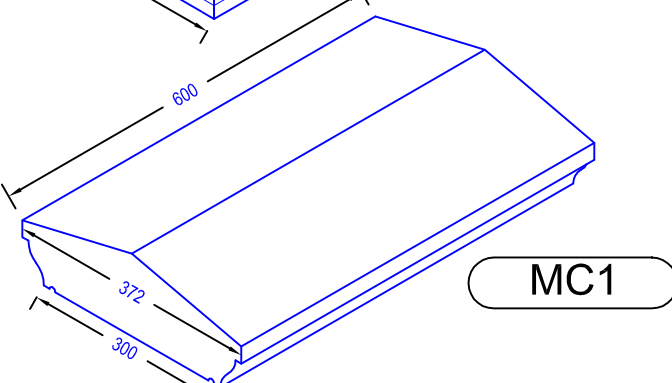

Standard Coping

Once Weathered Coping

Coping Section CP5/305

Coping Section CP5/375

Twice Weathered & Moulded Coping

* Other designs can be made to suit customers requirements

ILAM Stone Ltd
Lydford Road
Meadow Lane
Industrial Estate
Alfreton
Derbyshire DE55 7RQ
Phone: 01773 520088 (general)
Phone 01773 520142 (sales & estimating)
Fax 01773 520077