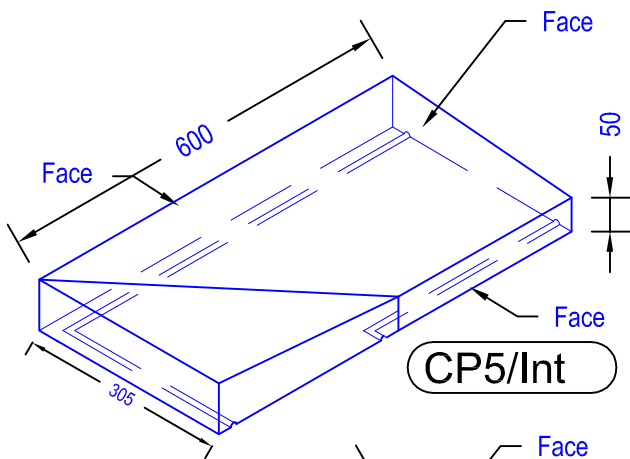

Standard Coping

Twice Weathered Coping

Coping Section CP4/305

Coping Section CP4/375

* Other designs can be made to suit customers requirements

ILAM Stone Ltd
 Lydford Road
 Meadow Lane
 Industrial Estate
 Alfreton
 Derbyshire DE55 7RQ
 Phone: 01773 520088 (general)
 Phone 01773 520142 (sales & estimating)
 Fax 01773 520077

Standard Coping

Once Weathered Coping

Coping Section CP5/305

Coping Section CP5/375

Twice Weathered & Moulded Coping

* Other designs can be made to suit customers requirements

ILAM Stone Ltd
Lydford Road
Meadow Lane
Industrial Estate
Alfreton
Derbyshire DE55 7RQ
Phone: 01773 520088 (general)
Phone 01773 520142 (sales & estimating)
Fax 01773 520077