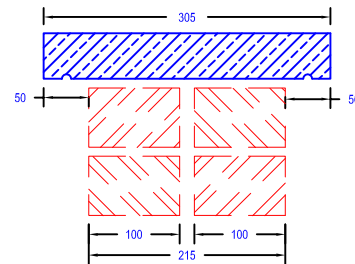

Coping Section to CP2

Coping Section to CP3

Twice Weathered Coping

Coping Section to CP4/150

* Other designs can be made to suit customers requirements

ILAM Stone Ltd
Lydford Road
Meadow Lane
Industrial Estate
Alfreton
Derbyshire DE55 7RQ
Phone: 01773 520088 (general)
Phone 01773 520142 (sales & estimating)
Fax 01773 520077