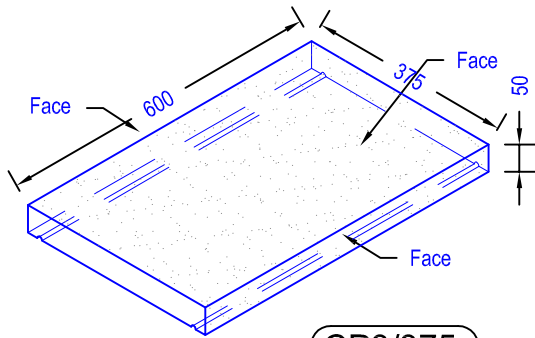

Coping Section to CP2

Coping Section to CP3

Twice Weathered Coping

Coping Section to CP4/150

* Other designs can be made to suit customers requirements

ILAM Stone Ltd
Lydford Road
Meadow Lane
Industrial Estate
Alfreton
Derbyshire DE55 7RQ
Phone: 01773 520088 (general)
Phone 01773 520142 (sales & estimating)
Fax 01773 520077