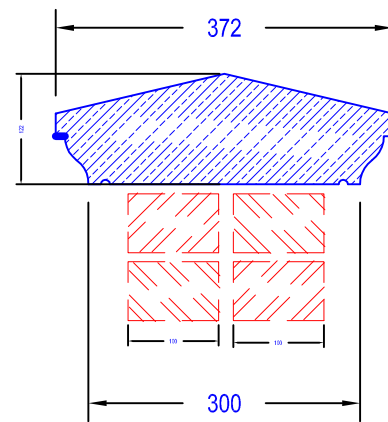

Standard Coping

Once Weathered Coping

Coping Section CP5/305

Coping Section CP5/375

Twice Weathered & Moulded Coping

* Other designs can be made to suit customers requirements

ILAM Stone Ltd
Lydford Road
Meadow Lane
Industrial Estate
Alfreton
Derbyshire DE55 7RQ
Phone: 01773 520088 (general)
Phone 01773 520142 (sales & estimating)
Fax 01773 520077