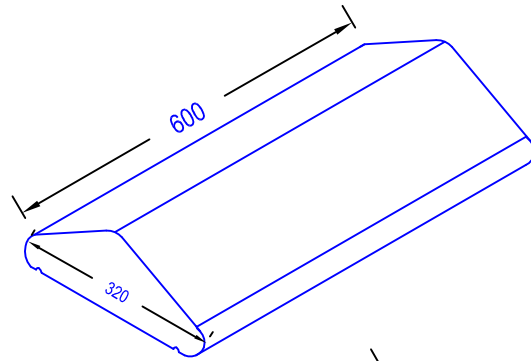

ILAM Stone Ltd
Lydford Road
Meadow Lane
Industrial Estate
Alfreton
Derbyshire DE55 7RQ
Phone: 01773 520088 (general)
Phone 01773 520142 (sales & estimating)
Fax 01773 520077

Standard Coping

CP7

* Other designs can be made to suit customers requirements