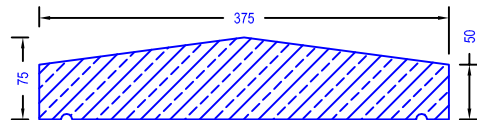

Coping Section CP4/375