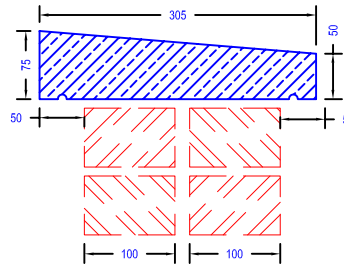

Standard Coping

Once Weathered Coping

Coping Section CP5/305