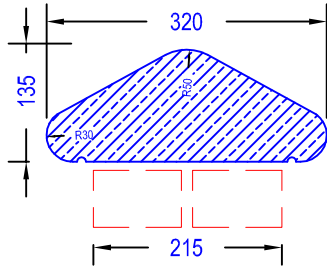

ILAM Stone Ltd
Lydford Road
Meadow Lane
Industrial Estate
Alfreton
Derbyshire DE55 7RQ
Phone: 01773 520088 (general)
Phone 01773 520142 (sales & estimating)
Fax 01773 520077

Standard Coping

CP6

* Other designs can be made to suit customers requirements