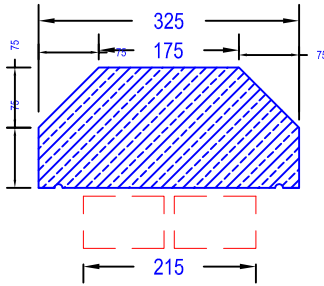

ILAM Stone Ltd
Lydford Road
Meadow Lane
Industrial Estate
Alfreton
Derbyshire DE55 7RQ
Phone: 01773 520088 (general)
Phone 01773 520142 (sales & estimating)
Fax 01773 520077

Standard Coping

CP7

* Other designs can be made to suit customers requirements