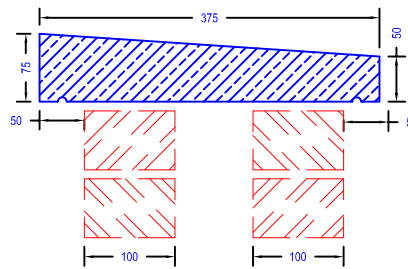

Coping Section CP5/375