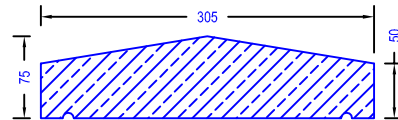

Coping Section CP4/305