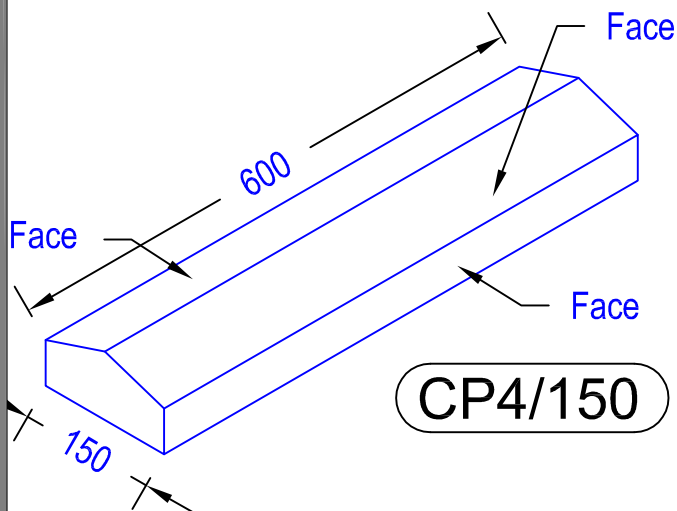

Coping Section to CP2

Coping Section to CP3

Twice Weathered Coping

Coping Section to CP4/150

* Other designs can be made to suit customers requirements

ILAM Stone Ltd
Lydford Road
Meadow Lane
Industrial Estate
Alfreton
Derbyshire DE55 7RQ
Phone: 01773 520088 (general)
Phone 01773 520142 (sales & estimating)
Fax 01773 520077