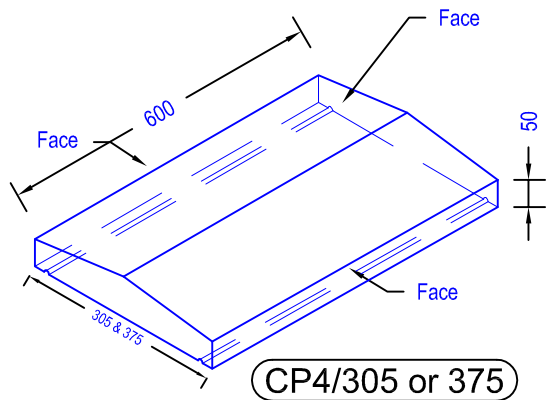

Coping Section to CP2

Coping Section to CP3

Twice Weathered Coping

Coping Section to CP4/150

* Other designs can be made to suit customers requirements

ILAM Stone Ltd
Lydford Road
Meadow Lane
Industrial Estate
Alfreton
Derbyshire DE55 7RQ
Phone: 01773 520088 (general)
Phone 01773 520142 (sales & estimating)
Fax 01773 520077

Standard Coping

Twice Weathered Coping

Coping Section CP4/305

Coping Section CP4/375

* Other designs can be made to suit customers requirements

ILAM Stone Ltd
 Lydford Road
 Meadow Lane
 Industrial Estate
 Alfreton
 Derbyshire DE55 7RQ
 Phone: 01773 520088 (general)
 Phone 01773 520142 (sales & estimating)
 Fax 01773 520077