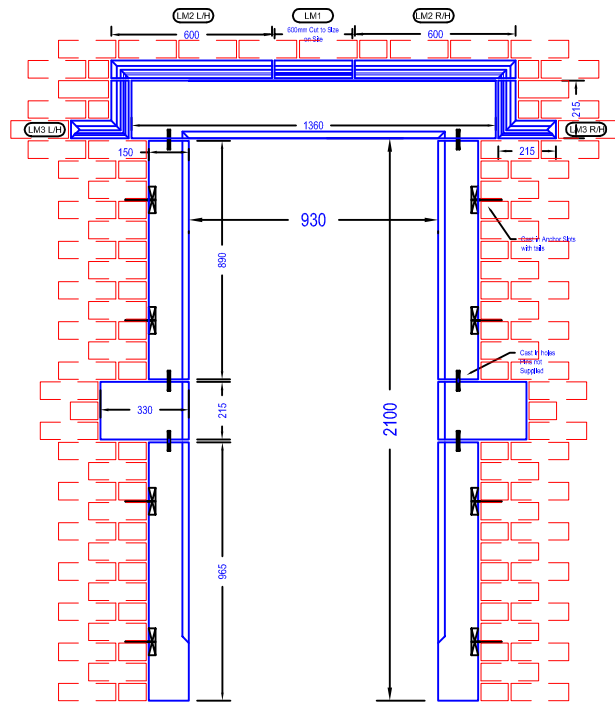

Door Surround Type 1
 Plain Section Head, Jamb & Quoin

Door Surround Type 2
 CHMF Head, Jamb & Label

Door Surround Type 3
 Plain Section Head, Quoin & Label

Door Surround Type 4
 With Pediment & Jambs 900 x 2100