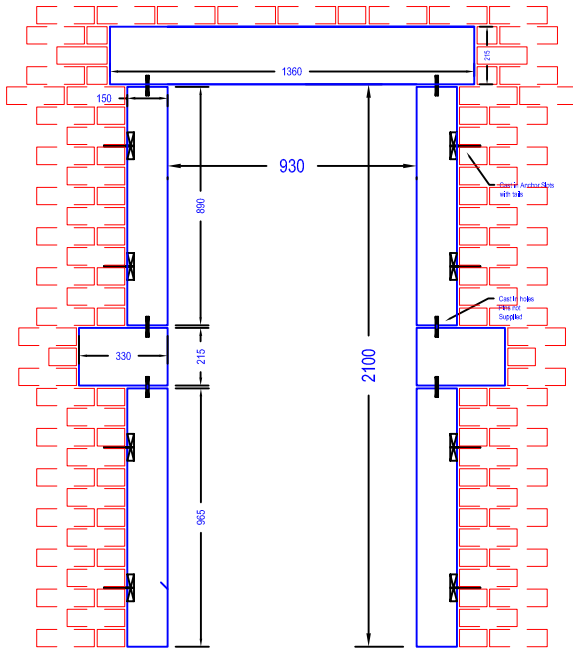

Door Surround Type 1
 Plain Section Head, Jamb & Quoin

Door Surround Type 2
 CHMF Head, Jamb & Label

Door Surround Type 3
 Plain Section Head, Quoin & Label

Door Surround Type 4
 With Pediment & Jambs 900 x 2100