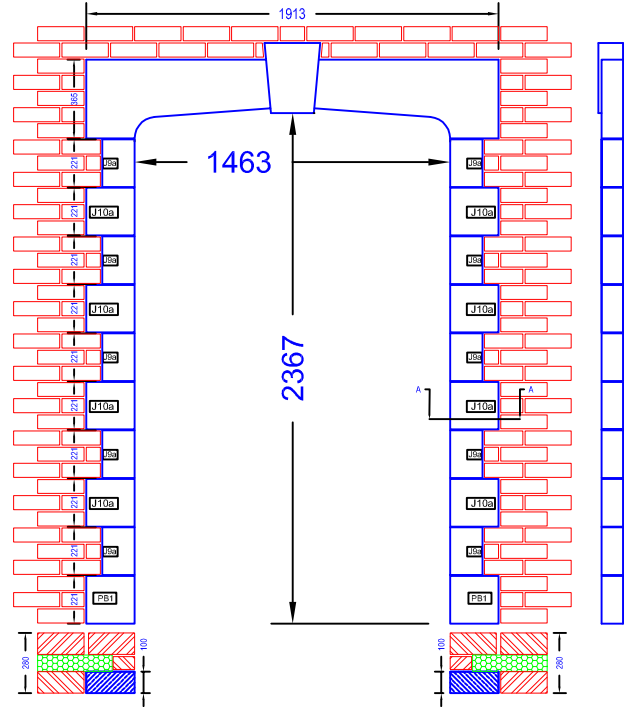

Door Surround Type 1
 Plain Section Head, Jamb & Quoin

Door Surround Type 2
 CHMF Head, Jamb & Label

Door Surround Type 3
 Plain Section Head, Quoin & Label

Door Surround Type 4
 With Pediment & Jambs 900 x 2100

Door Surround

Type 5,6,7,8

Door Surround Type 5 with Quoins
Jamb & Label Moulding

Door Surround Type 6 with Pediment & Jamb
pediment section 1770 x 200 x 500

Door Surround Type 7 with Tudor Arch & Jamb
Moulding on one or two faces

Door Surround Type 8 with Tudor Arch
& Plain Jamb Section 280mm or 100mm

* Other designs can be made to suit customers requirements

ILAM Stone Ltd
Lydford Road
Meadow Lane
Industrial Estate
Alfreton
Derbyshire DE55 7RQ
Phone: 01773 520088 (general)
Phone 01773 520142 (sales & estimating)
Fax 01773 520077