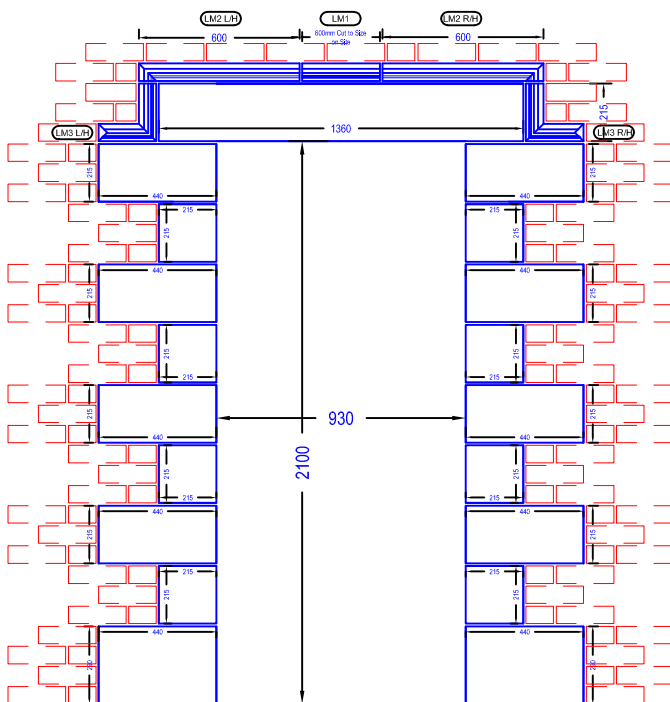

Door Surround Type 1
 Plain Section Head, Jamb & Quoin

Door Surround Type 2
 CHMF Head, Jamb & Label

Door Surround Type 3
 Plain Section Head, Quoin & Label

Door Surround Type 4
 With Pediment & Jambs 900 x 2100