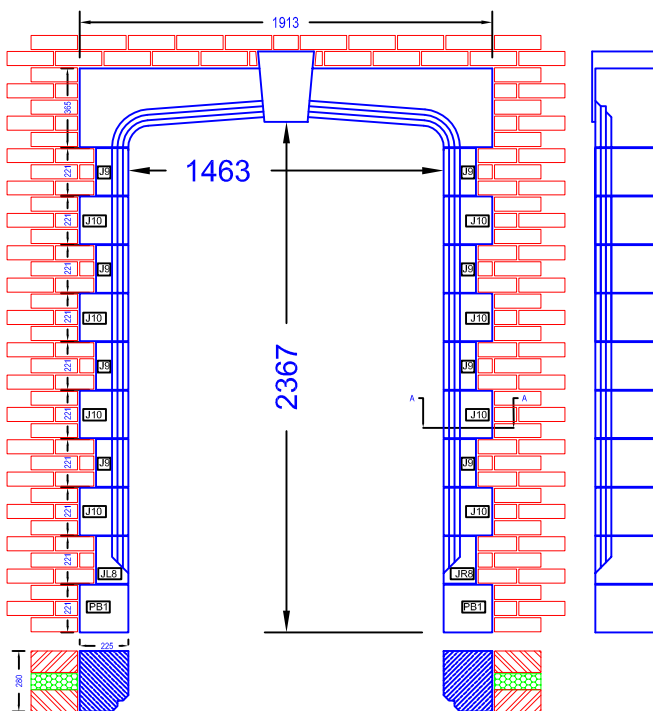

Door Surround

Type 5,6,7,8

Door Surround Type 5 with Quoins
Jamb & Label Moulding

Door Surround Type 6 with Pediment & Jamb
pediment section 1770 x 200 x 500

Door Surround Type 7 with Tudor Arch & Jamb
Moulding on one or two faces

Door Surround Type 8 with Tudor Arch
& Plain Jamb Section 280mm or 100mm

* Other designs can be made to suit customers requirements

ILAM Stone Ltd
Lydford Road
Meadow Lane
Industrial Estate
Alfreton
Derbyshire DE55 7RQ
Phone: 01773 520088 (general)
Phone 01773 520142 (sales & estimating)
Fax 01773 520077