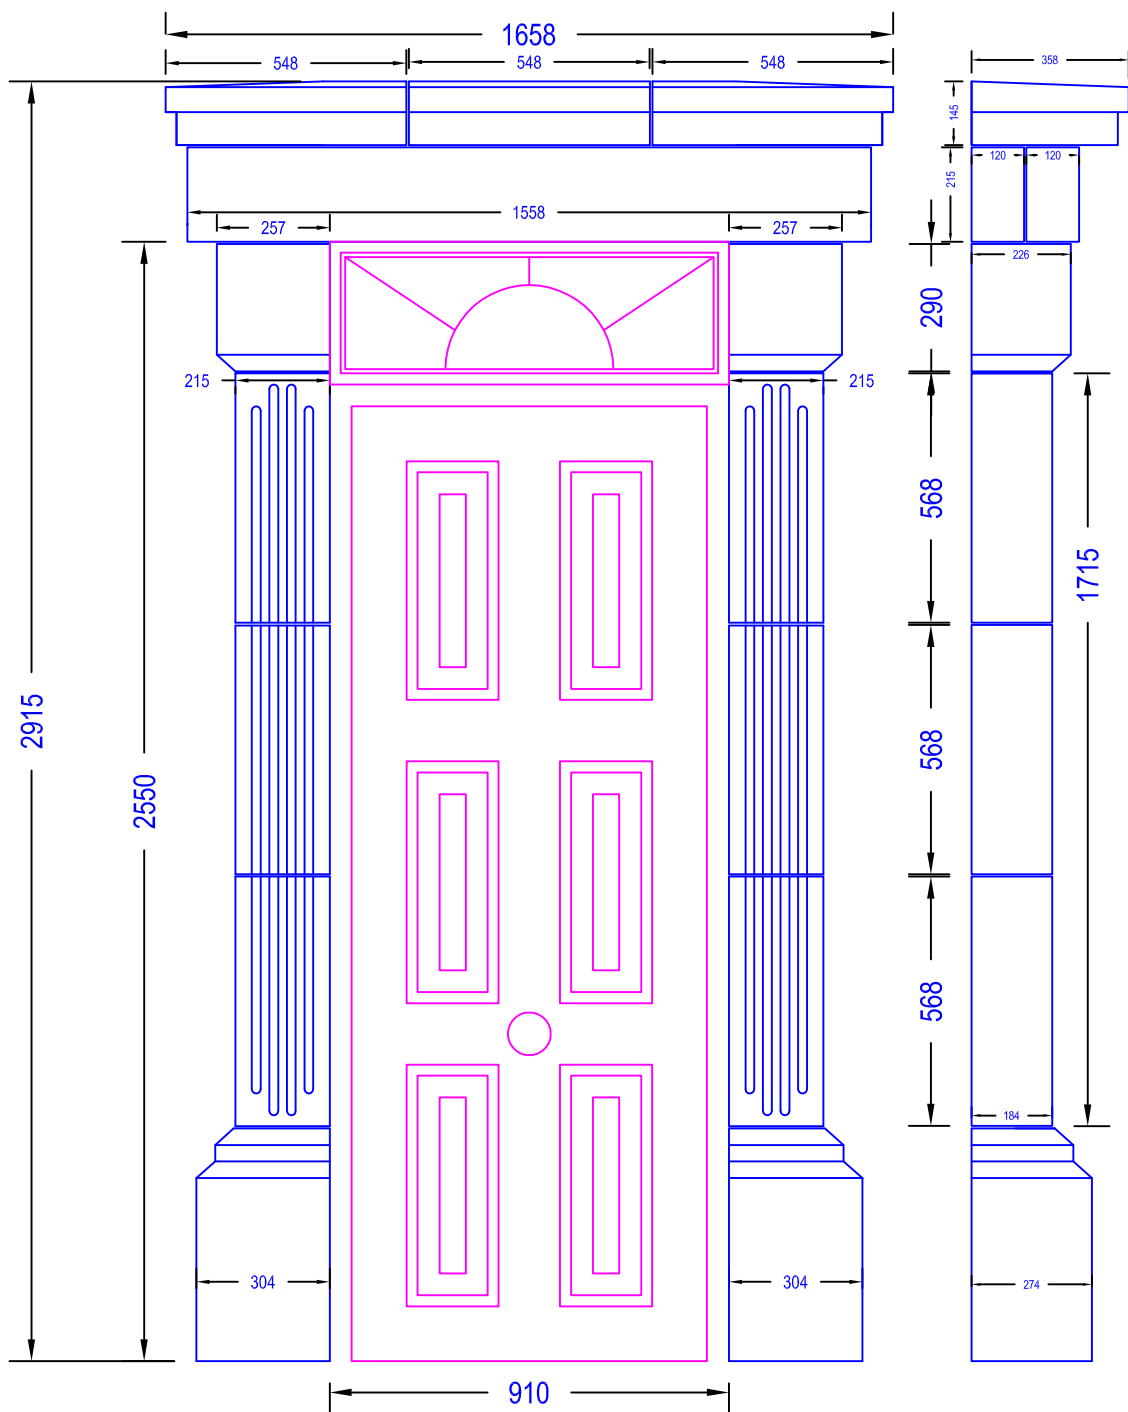

Door Surround Type 9 Georgian Style Door Surround

* Other designs can be made to suit customers requirements