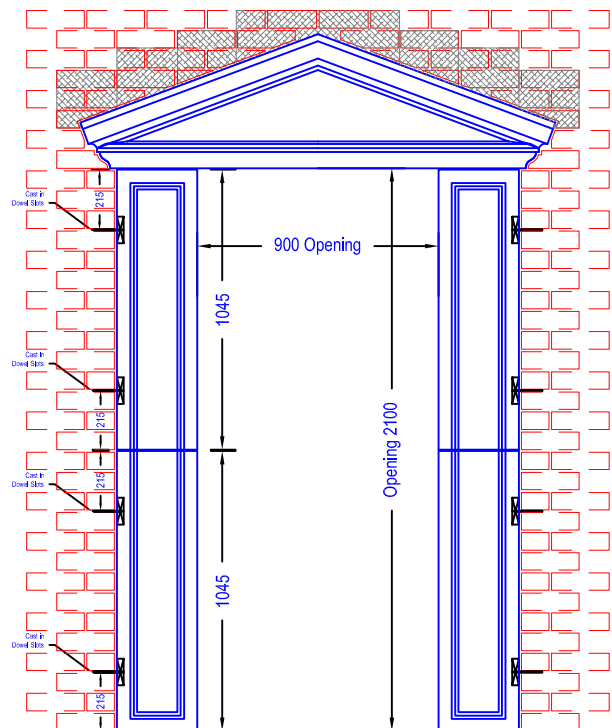

Door Surround Type 1
 Plain Section Head, Jamb & Quoin

Door Surround Type 2
 CHMF Head, Jamb & Label

Door Surround Type 3
 Plain Section Head, Quoin & Label

Door Surround Type 4
 With Pediment & Jambs 900 x 2100