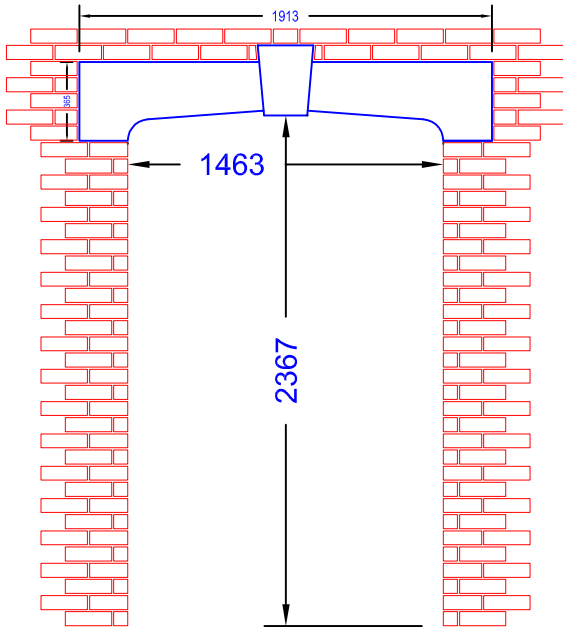

Door Surround Type 1
 Plain Section Head, Jamb & Quoin

Door Surround Type 2
 CHMF Head, Jamb & Label

Door Surround Type 3
 Plain Section Head, Quoin & Label

Door Surround Type 4
 With Pediment & Jambs 900 x 2100

Door Surround

Type 5,6,7,8

Door Surround Type 5 with Quoins
Jamb & Label Moulding

Door Surround Type 6 with Pediment & Jamb
pediment section 1770 x 200 x 500

Door Surround Type 7 with Tudor Arch & Jamb
Moulding on one or two faces

Door Surround Type 8 with Tudor Arch
& Plain Jamb Section 280mm or 100mm

* Other designs can be made to suit customers requirements

ILAM Stone Ltd
Lydford Road
Meadow Lane
Industrial Estate
Alfreton
Derbyshire DE55 7RQ
Phone: 01773 520088 (general)
Phone 01773 520142 (sales & estimating)
Fax 01773 520077