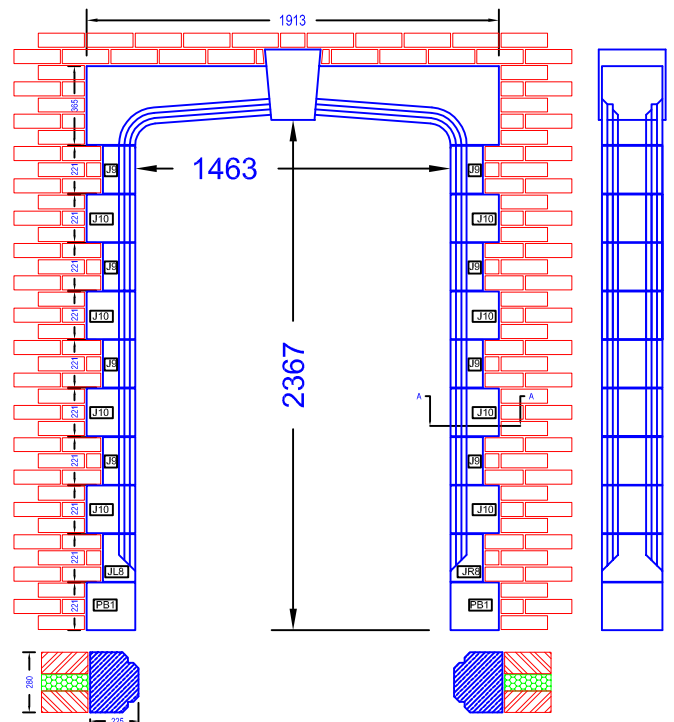

Door Surround

Type 5,6,7,8

Door Surround Type 5 with Quoins
Jamb & Label Moulding

Door Surround Type 6 with Pediment & Jamb
pediment section 1770 x 200 x 500

Door Surround Type 7 with Tudor Arch & Jamb
Moulding on one or two faces

Door Surround Type 8 with Tudor Arch
& Plain Jamb Section 280mm or 100mm

* Other designs can be made to suit customers requirements

ILAM Stone Ltd
Lydford Road
Meadow Lane
Industrial Estate
Alfreton
Derbyshire DE55 7RQ
Phone: 01773 520088 (general)
Phone 01773 520142 (sales & estimating)
Fax 01773 520077