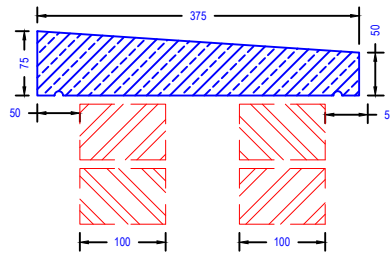

Coping Section CP5/375