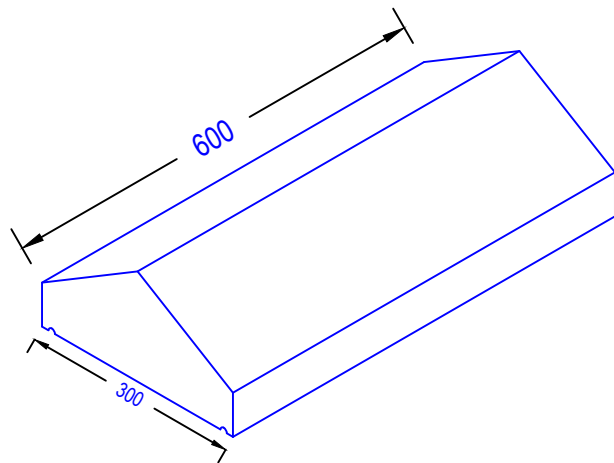

ILAM Stone Ltd
Lydford Road
Meadow Lane
Industrial Estate
Alfreton
Derbyshire DE55 7RQ
Phone: 01773 520088 (general)
Phone 01773 834661 (sales & estimating)
Fax 01773 520077

Standard Coping

CP9

* Other designs can be made to suit customers requirements