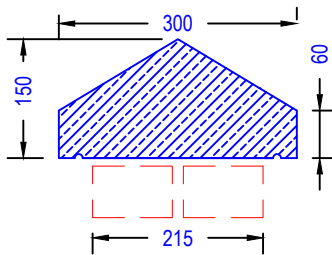

ILAM Stone Ltd
Lydford Road
Meadow Lane
Industrial Estate
Alfreton
Derbyshire DE55 7RQ
Phone: 01773 520088 (general)
Phone 01773 834661 (sales & estimating)
Fax 01773 520077

Standard Coping

CP8

* Other designs can be made to suit customers requirements