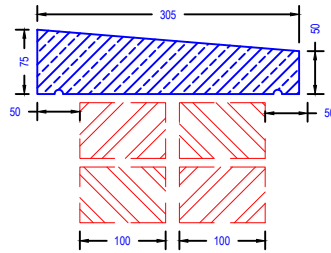

Standard Coping

Once Weathered Coping

Coping Section CP5/305