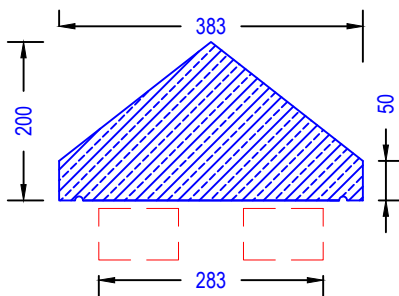

ILAM Stone Ltd
Lydford Road
Meadow Lane
Industrial Estate
Alfreton
Derbyshire DE55 7RQ
Phone: 01773 520088 (general)
Phone 01773 834661 (sales & estimating)
Fax 01773 520077

Standard Coping

CP9

* Other designs can be made to suit customers requirements