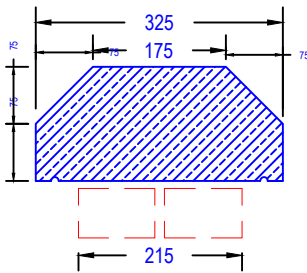

ILAM Stone Ltd
Lydford Road
Meadow Lane
Industrial Estate
Alfreton
Derbyshire DE55 7RQ
Phone: 01773 520088 (general)
Phone 01773 834661 (sales & estimating)
Fax 01773 520077

Standard Coping

CP7

* Other designs can be made to suit customers requirements