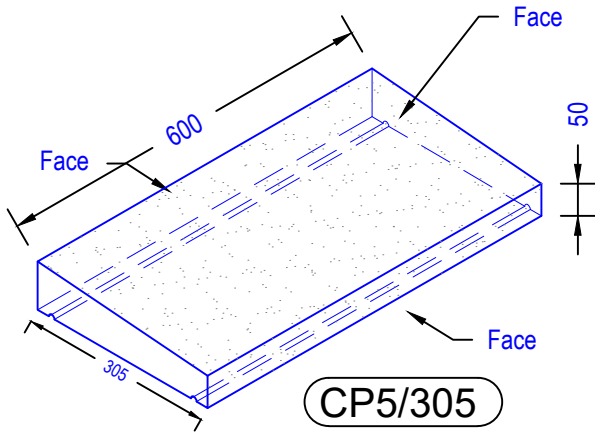

Standard Coping

Once Weathered Coping

Coping Section CP5/305