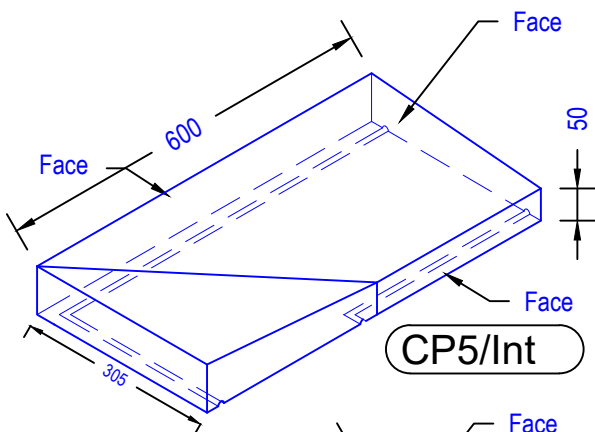

Coping Section CP5/375