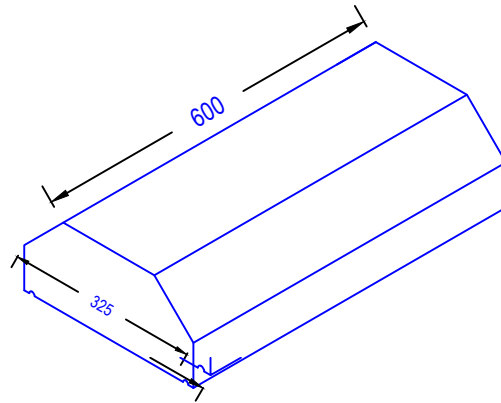

ILAM Stone Ltd
Lydford Road
Meadow Lane
Industrial Estate
Alfreton
Derbyshire DE55 7RQ
Phone: 01773 520088 (general)
Phone 01773 834661 (sales & estimating)
Fax 01773 520077

Standard Coping

CP8

* Other designs can be made to suit customers requirements