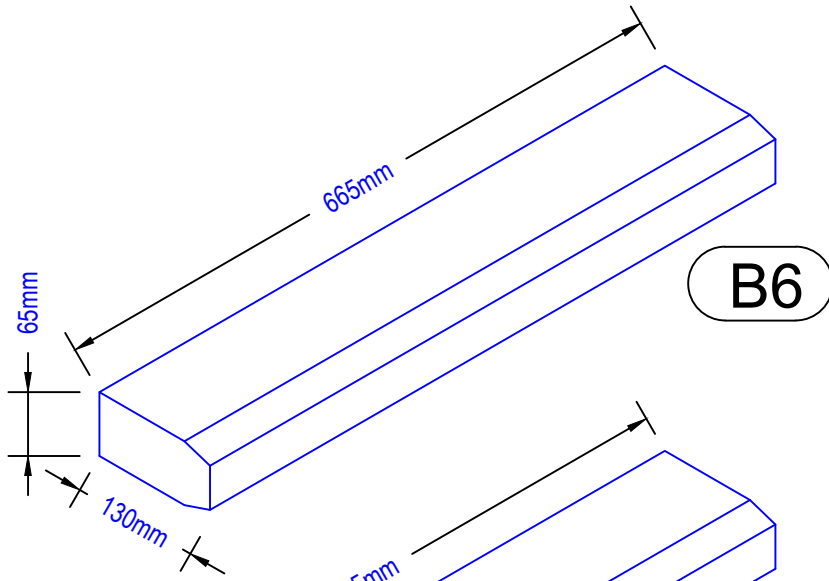

B4 Band Course

Band Course
Type B4

Note:- Can be made in lengths of 440 or 665mm

ILAM Stone Ltd
Lydford Road
Meadow Lane
Industrial Estate
Alfreton
Derbyshire DE55 7RQ
Phone: 01773 520088 (general)
Phone 01773 520142 (sales & estimating)
Fax 01773 520077

B6 Band Course

Band Course
Type B6

Note:- Can be made in lengths of 440 or 665mm