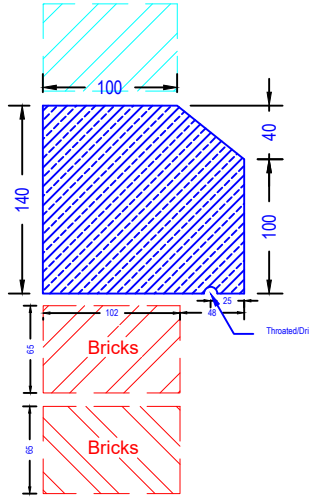

B3 Band Course

Band Course
Type B3