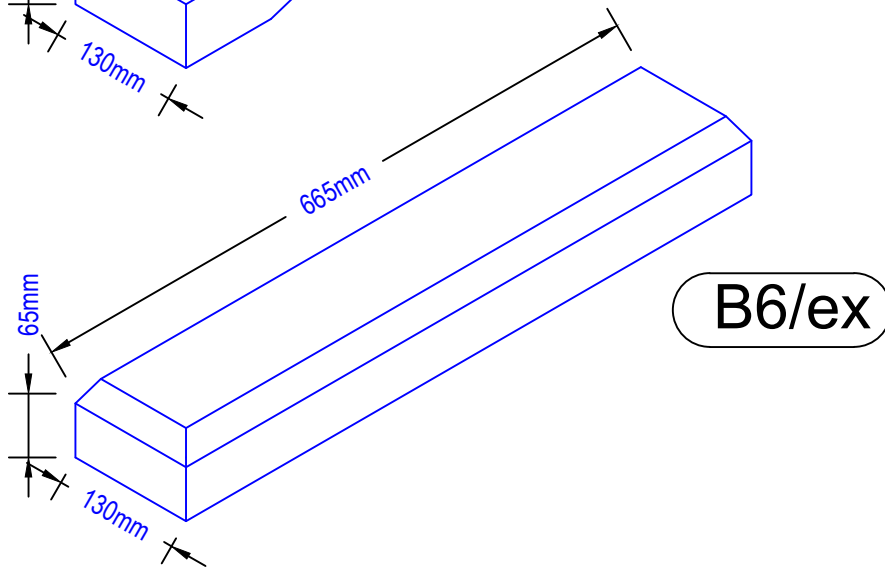

B4 Band Course

Band Course
Type B4

Note:- Can be made in lengths of 440 or 665mm

ILAM Stone Ltd
Lydford Road
Meadow Lane
Industrial Estate
Alfreton
Derbyshire DE55 7RQ
Phone: 01773 520088 (general)
Phone 01773 520142 (sales & estimating)
Fax 01773 520077

B6 Band Course

Band Course
Type B6

Note:- Can be made in lengths of 440 or 665mm