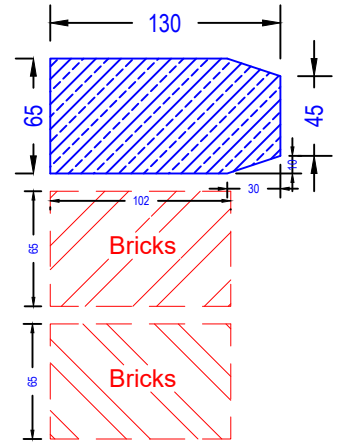

B4 Band Course

Band Course
Type B4

Note:- Can be made in lengths of 440 or 665mm

ILAM Stone Ltd
Lydford Road
Meadow Lane
Industrial Estate
Alfreton
Derbyshire DE55 7RQ
Phone: 01773 520088 (general)
Phone 01773 520142 (sales & estimating)
Fax 01773 520077

B6 Band Course

Band Course
Type B6

Note:- Can be made in lengths of 440 or 665mm