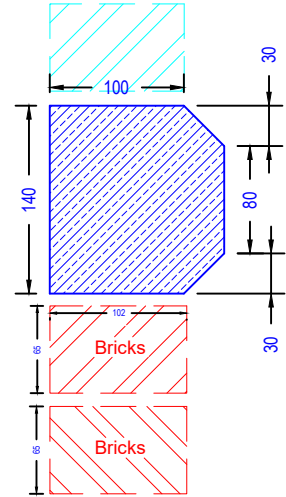

Note:- Can be made in lengths of 440 or 665mm

ILAM

stone

ILAM Stone Ltd
Lydford Road
Meadow Lane
Industrial Estate
Alfreton
Derbyshire DE55 7RQ
Phone: 01773 520088 (general)
Phone 01773 520142 (sales & estimating)
Fax 01773 520077

B4 Band Course

Band Course
Type B4

Note:- Can be made in lengths of 440 or 665mm

ILAM Stone Ltd
Lydford Road
Meadow Lane
Industrial Estate
Alfreton
Derbyshire DE55 7RQ
Phone: 01773 520088 (general)
Phone 01773 520142 (sales & estimating)
Fax 01773 520077

B6 Band Course

Band Course
Type B6

Note:- Can be made in lengths of 440 or 665mm