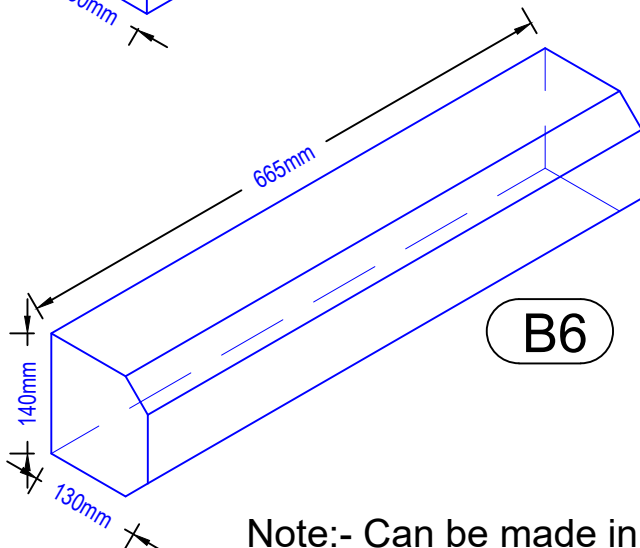

Note:- Can be made in lengths of 440 or 665mm

ILAM

stone

ILAM Stone Ltd
Lydford Road
Meadow Lane
Industrial Estate
Alfreton
Derbyshire DE55 7RQ
Phone: 01773 520088 (general)
Phone 01773 520142 (sales & estimating)
Fax 01773 520077

B4 Band Course

Band Course
Type B4

Note:- Can be made in lengths of 440 or 665mm

ILAM Stone Ltd
Lydford Road
Meadow Lane
Industrial Estate
Alfreton
Derbyshire DE55 7RQ
Phone: 01773 520088 (general)
Phone 01773 520142 (sales & estimating)
Fax 01773 520077

B6 Band Course

Band Course
Type B6

Note:- Can be made in lengths of 440 or 665mm