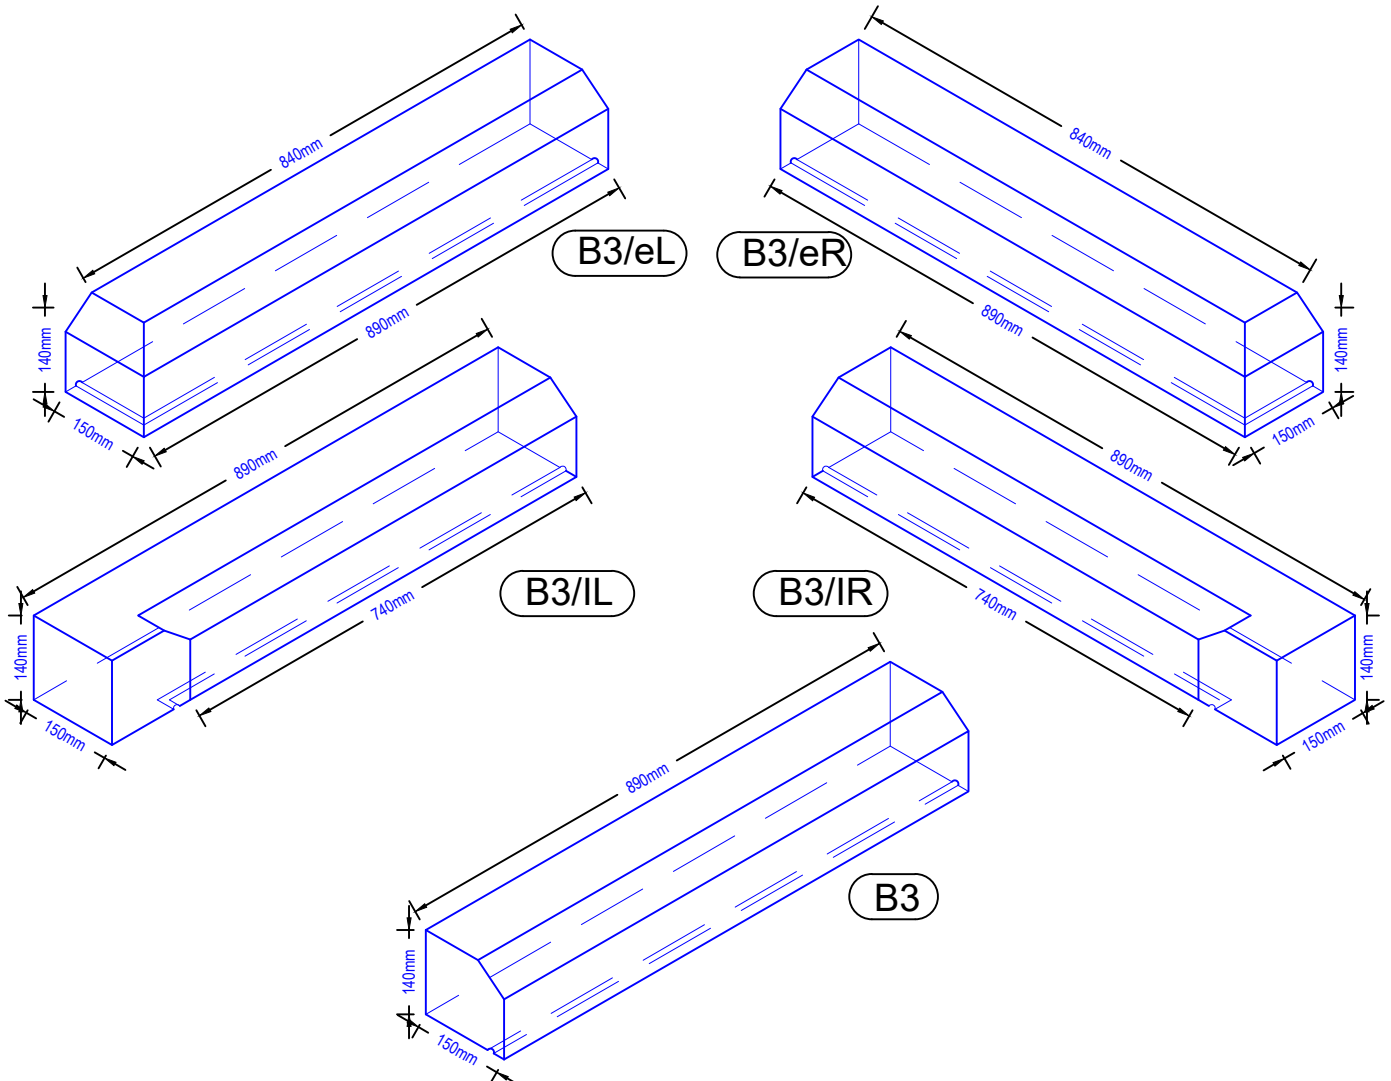

Note:- Can be made in lengths of 440 or 665mm

ILAM

stone

ILAM Stone Ltd
Lydford Road
Meadow Lane
Industrial Estate
Alfreton
Derbyshire DE55 7RQ
Phone: 01773 520088 (general)
Phone 01773 520142 (sales & estimating)
Fax 01773 520077

B4 Band Course

Band Course
Type B4

Note:- Can be made in lengths of 440 or 665mm

ILAM Stone Ltd
Lydford Road
Meadow Lane
Industrial Estate
Alfreton
Derbyshire DE55 7RQ
Phone: 01773 520088 (general)
Phone 01773 520142 (sales & estimating)
Fax 01773 520077

B6 Band Course

Band Course
Type B6

Note:- Can be made in lengths of 440 or 665mm