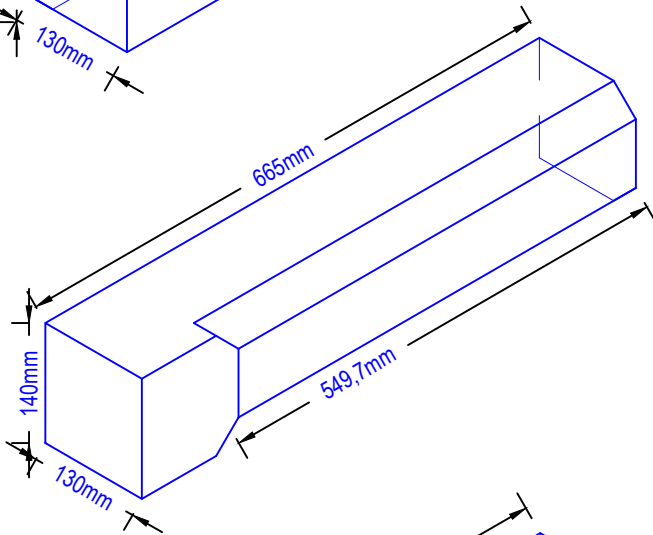

Note:- Can be made in lengths of 440 or 665mm

ILAM

stone

ILAM Stone Ltd
Lydford Road
Meadow Lane
Industrial Estate
Alfreton
Derbyshire DE55 7RQ
Phone: 01773 520088 (general)
Phone 01773 520142 (sales & estimating)
Fax 01773 520077

B4 Band Course

Band Course
Type B4

Note:- Can be made in lengths of 440 or 665mm

ILAM Stone Ltd
Lydford Road
Meadow Lane
Industrial Estate
Alfreton
Derbyshire DE55 7RQ
Phone: 01773 520088 (general)
Phone 01773 520142 (sales & estimating)
Fax 01773 520077

B6 Band Course

Band Course
Type B6

Note:- Can be made in lengths of 440 or 665mm