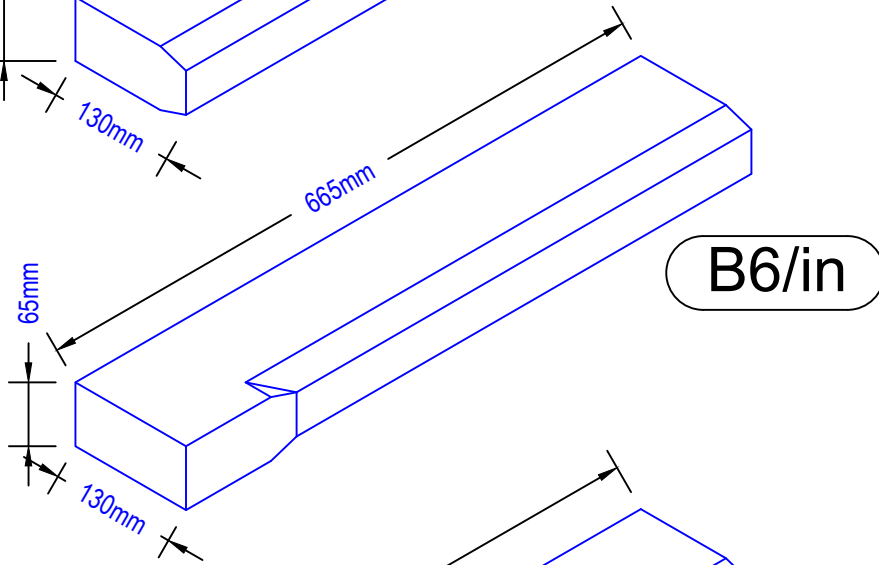

B4 Band Course

Band Course
Type B4

Note:- Can be made in lengths of 440 or 665mm

ILAM Stone Ltd
Lydford Road
Meadow Lane
Industrial Estate
Alfreton
Derbyshire DE55 7RQ
Phone: 01773 520088 (general)
Phone 01773 520142 (sales & estimating)
Fax 01773 520077

B6 Band Course

Band Course
Type B6

Note:- Can be made in lengths of 440 or 665mm