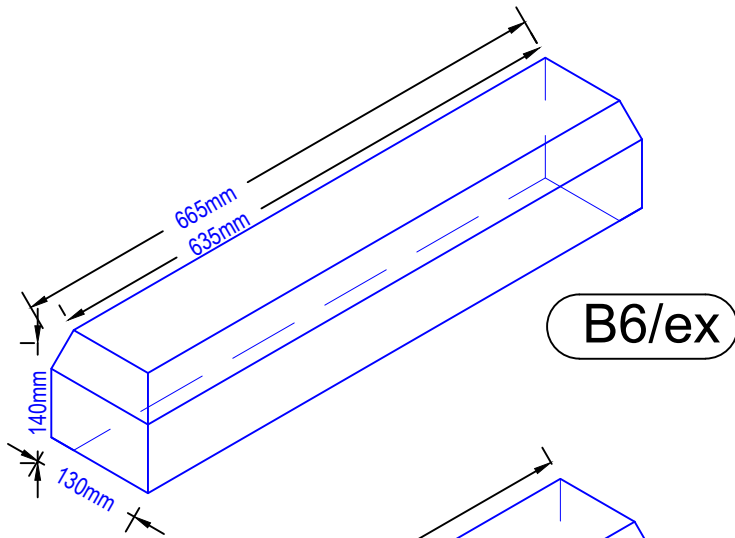

Note:- Can be made in lengths of 440 or 665mm

ILAM

stone

ILAM Stone Ltd
Lydford Road
Meadow Lane
Industrial Estate
Alfreton
Derbyshire DE55 7RQ
Phone: 01773 520088 (general)
Phone 01773 520142 (sales & estimating)
Fax 01773 520077

B4 Band Course

Band Course
Type B4

Note:- Can be made in lengths of 440 or 665mm

ILAM Stone Ltd
Lydford Road
Meadow Lane
Industrial Estate
Alfreton
Derbyshire DE55 7RQ
Phone: 01773 520088 (general)
Phone 01773 520142 (sales & estimating)
Fax 01773 520077

B6 Band Course

Band Course
Type B6

Note:- Can be made in lengths of 440 or 665mm