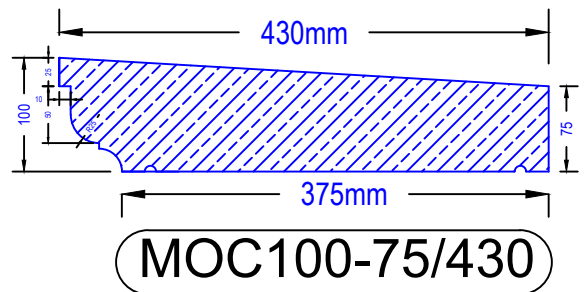

Standard Coping

Moulded Once Weathered

* Other designs can be made to suit customers requirements