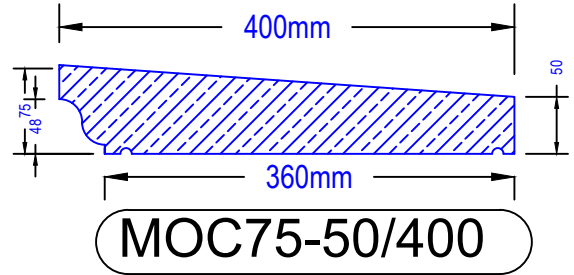

Standard Coping

Moulded Once Weathered

* Other designs can be made to suit customers requirements