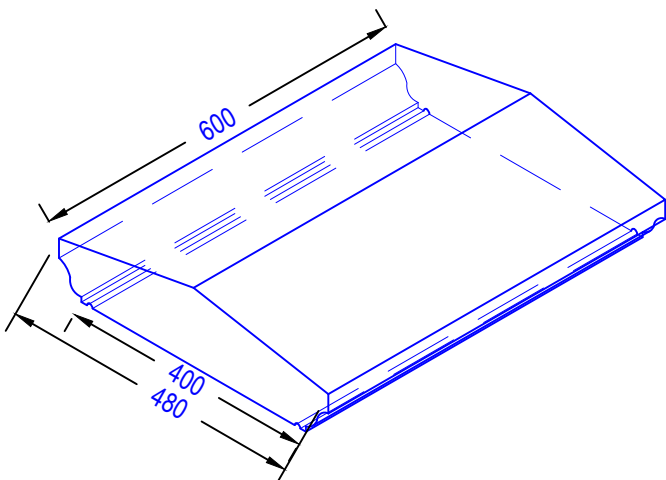

# Standard Coping

**CP7**

**MC2/440**

**MC2/480**

\* Other designs can be made to suit customers requirements

ILAM Stone Ltd  
Lydford Road  
Meadow Lane  
Industrial Estate  
Alfreton  
Derbyshire DE55 7RQ  
Phone: 01773 520088  
Email: sales@ilamstone.co.uk