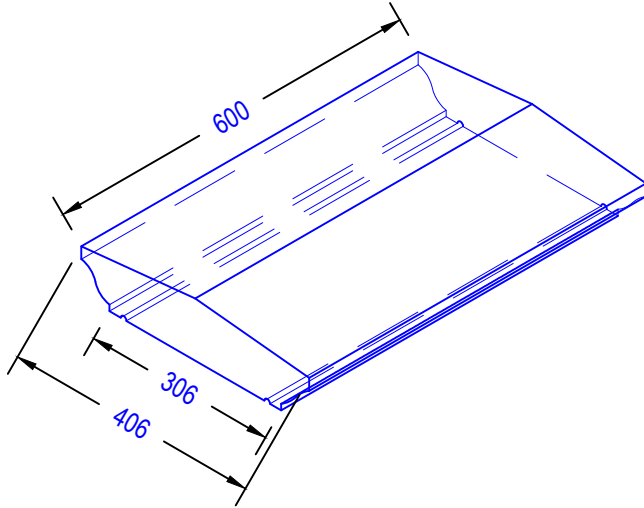

Standard Coping

Moulded Twice Weathered

* Other designs can be made to suit customers requirements