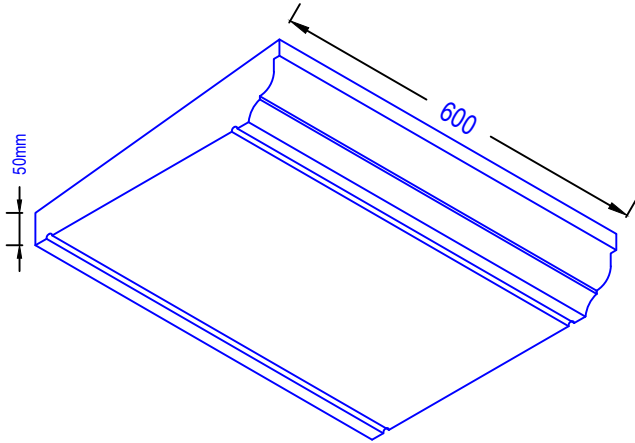

MOC100-50/435