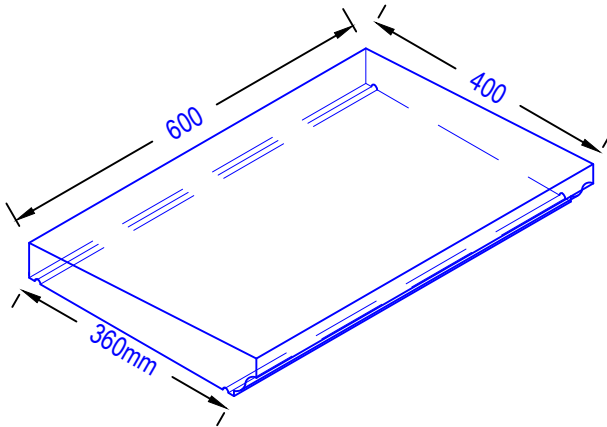

Standard Coping

Moulded Once Weathered

* Other designs can be made to suit customers requirements