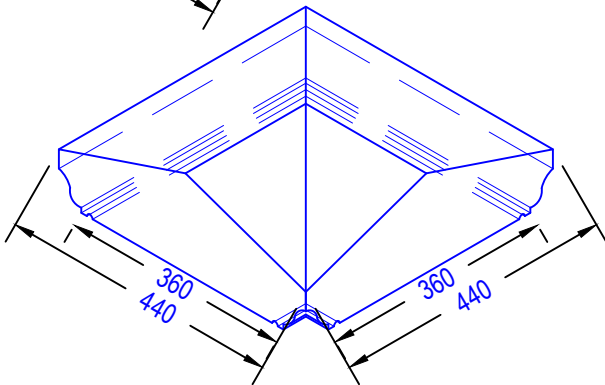

ILAM Stone Ltd
Lydford Road
Meadow Lane
Industrial Estate
Alfreton
Derbyshire DE55 7RQ
Phone: 01773 520088
Email: sales@ilamstone.co.uk

Standard Coping

MC2/480

* Other designs can be made to suit customers requirements