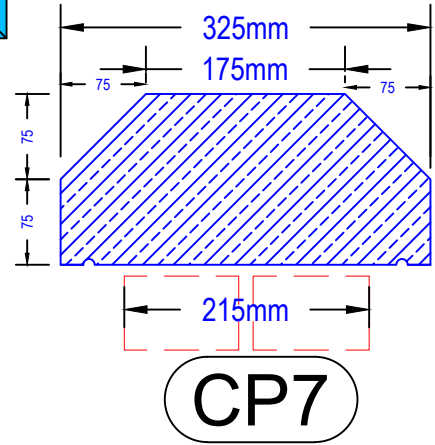

# Standard Coping

**CP7**

**MC2/440**

**MC2/480**

\* Other designs can be made to suit customers requirements

ILAM Stone Ltd  
Lydford Road  
Meadow Lane  
Industrial Estate  
Alfreton  
Derbyshire DE55 7RQ  
Phone: 01773 520088  
Email: sales@ilamstone.co.uk