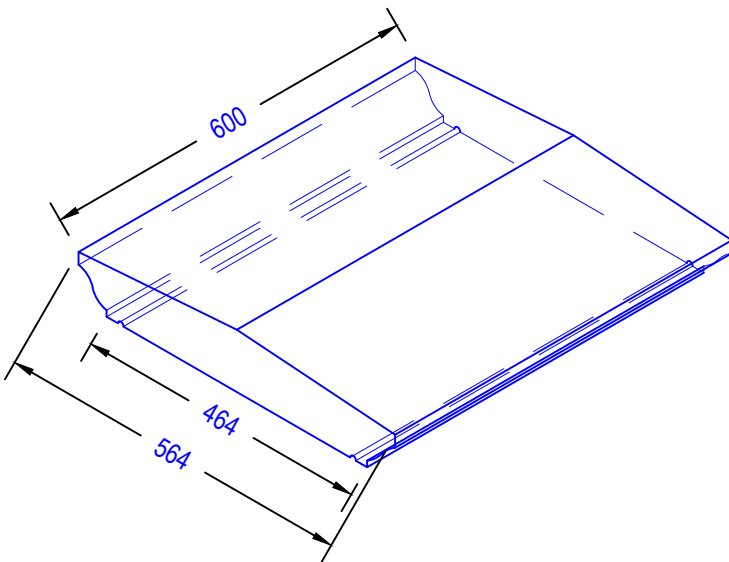

Standard Coping

Moulded Twice Weathered

* Other designs can be made to suit customers requirements