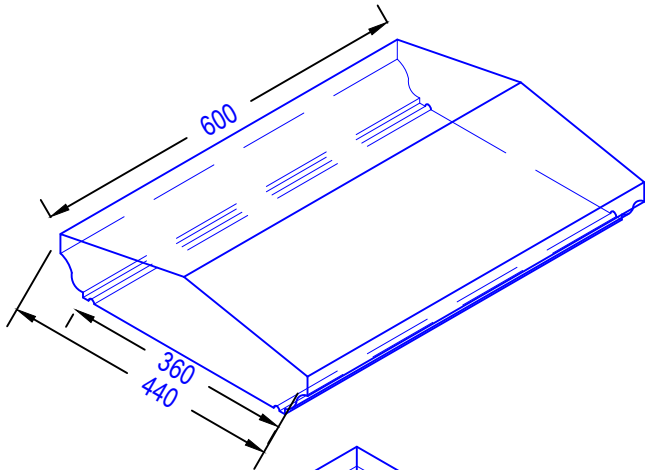

ILAM Stone Ltd
Lydford Road
Meadow Lane
Industrial Estate
Alfreton
Derbyshire DE55 7RQ
Phone: 01773 520088
Email: sales@ilamstone.co.uk

Standard Coping

MC2/440

* Other designs can be made to suit customers requirements