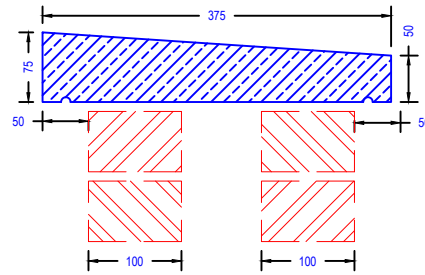

Standard Coping

Once Weathered Coping

* Other designs can be made to suit customers requirements