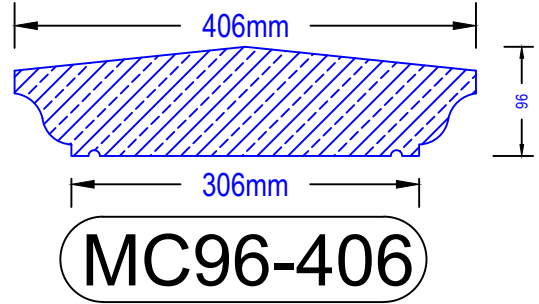

Standard Coping

Moulded Twice Weathered

* Other designs can be made to suit customers requirements