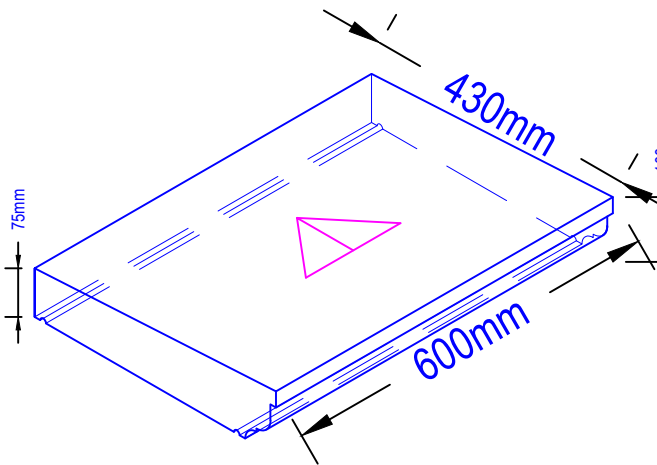

Standard Coping

Moulded Once Weathered

* Other designs can be made to suit customers requirements