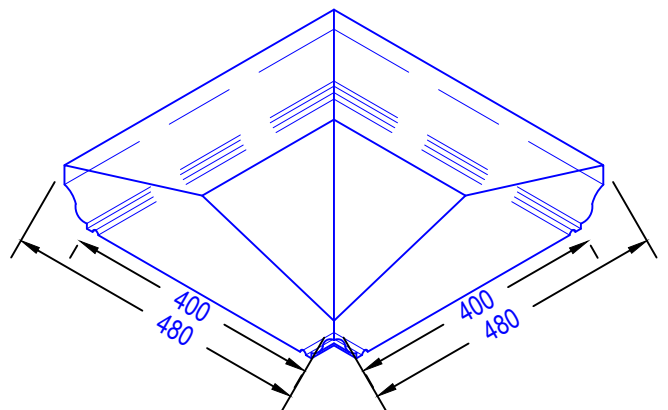

# Standard Coping

**CP7**

**MC2/440**

**MC2/480**

\* Other designs can be made to suit customers requirements

ILAM Stone Ltd  
Lydford Road  
Meadow Lane  
Industrial Estate  
Alfreton  
Derbyshire DE55 7RQ  
Phone: 01773 520088  
Email: sales@ilamstone.co.uk