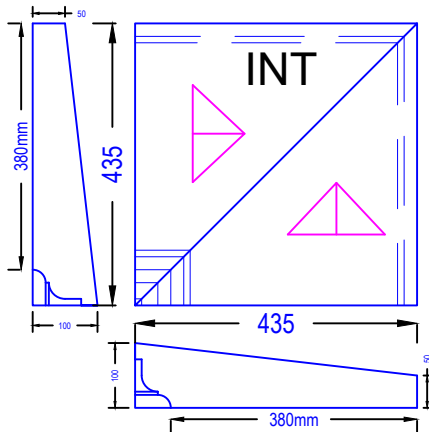

* Other designs can be made to suit customers requirements