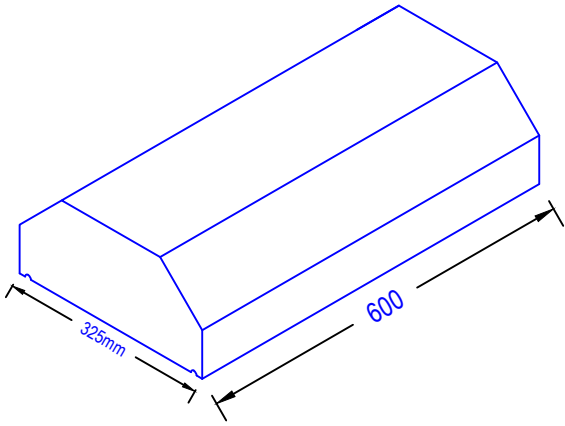

ILAM Stone Ltd
Lydford Road
Meadow Lane
Industrial Estate
Alfreton
Derbyshire DE55 7RQ
Phone: 01773 520088
Email: sales@ilamstone.co.uk

Standard Coping

CP7

* Other designs can be made to suit customers requirements