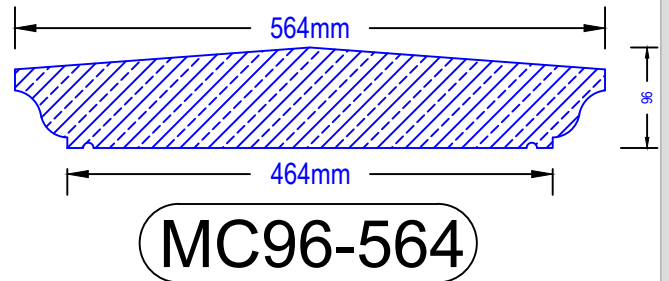

Standard Coping

Moulded Twice Weathered

* Other designs can be made to suit customers requirements