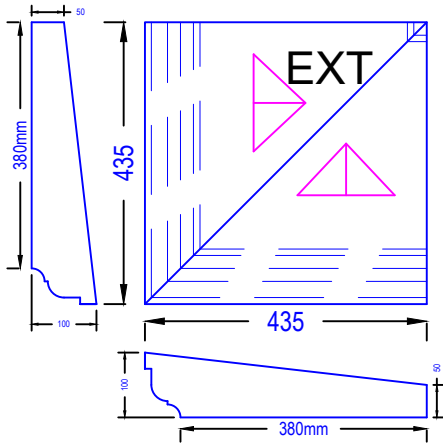

* Other designs can be made to suit customers requirements