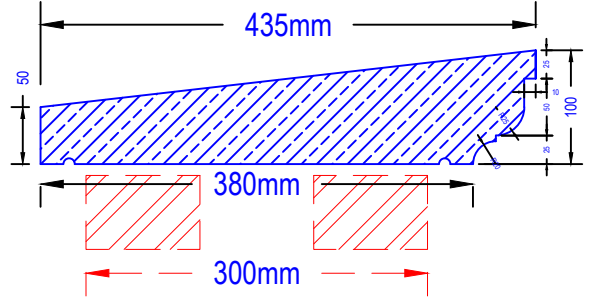

MOC100-50/435