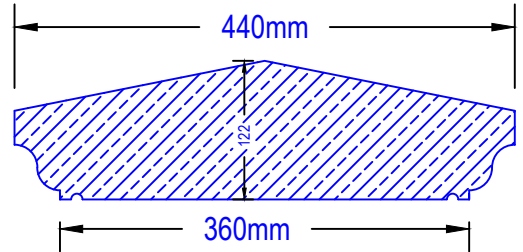

ILAM Stone Ltd
Lydford Road
Meadow Lane
Industrial Estate
Alfreton
Derbyshire DE55 7RQ
Phone: 01773 520088
Email: sales@ilamstone.co.uk

Standard Coping

MC2/440

* Other designs can be made to suit customers requirements