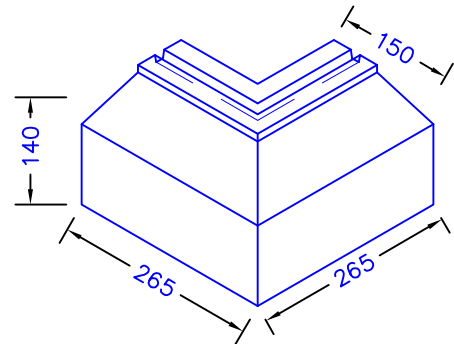

45° Bay Window Cill
Return
CXR1 = 235 x 235
20.1 KG

90° Bay Window Cill

90° Bay Window Cill
Return
CXR2 = 265 x 265
20.1 KG

This option
90° Return to Slip
Cill C3

This option
45° Return to Slip
Cill C3

* Other designs can be made to suit customers requirements