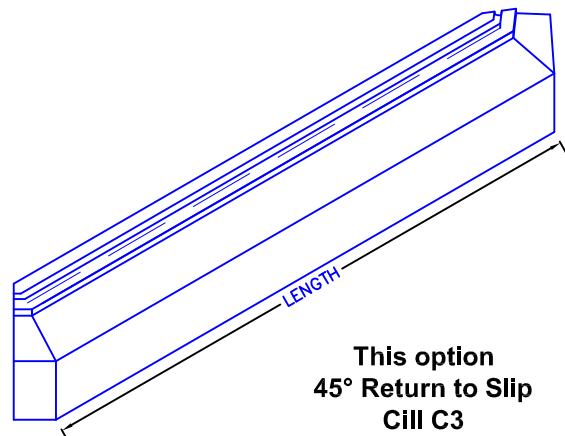

45° Bay Window Cill
Return
CXR1 = 235 x 235
20.1 KG

90° Bay Window Cill

90° Bay Window Cill
Return
CXR2 = 265 x 265
20.1 KG

This option
90° Return to Slip
Cill C3

This option
45° Return to Slip
Cill C3

* Other designs can be made to suit customers requirements