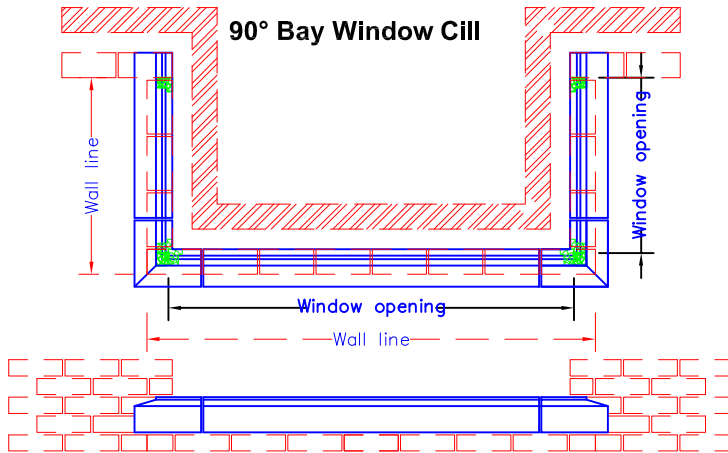

45° Bay Window Cill
Return
CXR1 = 235 x 235
20.1 KG

90° Bay Window Cill

90° Bay Window Cill
Return
CXR2 = 265 x 265
20.1 KG

This option
90° Return to Slip
Cill C3

This option
45° Return to Slip
Cill C3

* Other designs can be made to suit customers requirements