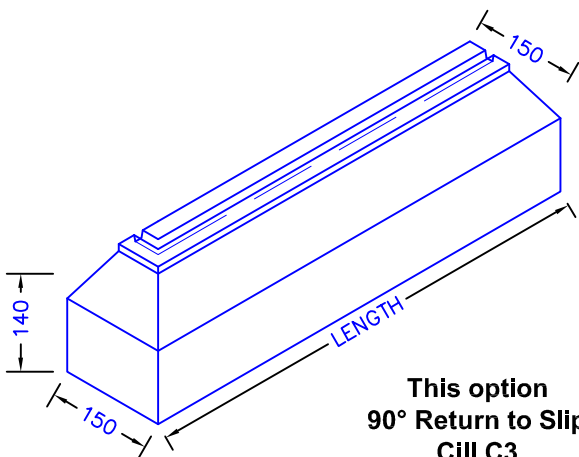

45° Bay Window Cill
Return
CXR1 = 235 x 235
20.1 KG

90° Bay Window Cill

90° Bay Window Cill
Return
CXR2 = 265 x 265
20.1 KG

This option
90° Return to Slip
Cill C3

This option
45° Return to Slip
Cill C3

* Other designs can be made to suit customers requirements