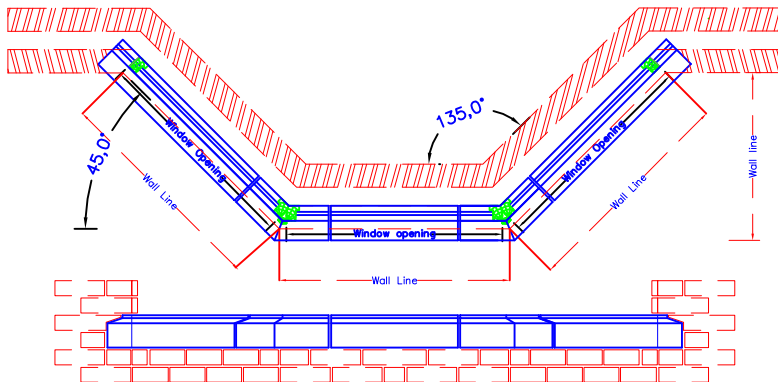

45° Bay Window Cill
Return
CXR1 = 235 x 235
20.1 KG

90° Bay Window Cill

90° Bay Window Cill
Return
CXR2 = 265 x 265
20.1 KG

This option
90° Return to Slip
Cill C3

This option
45° Return to Slip
Cill C3

* Other designs can be made to suit customers requirements