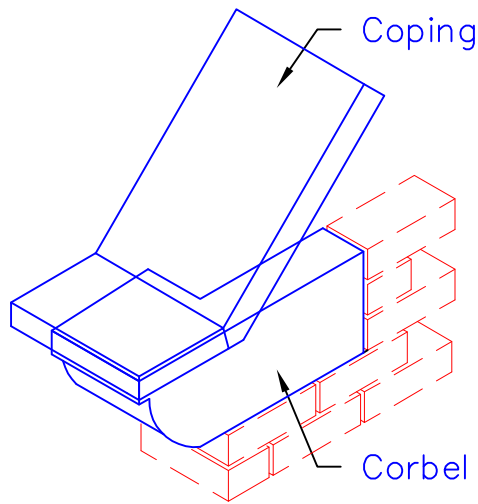

ILAM Stone Ltd
 Lydford Road
 Meadow Lane
 Industrial Estate
 Alfreton
 Derbyshire DE55 7RQ
 Phone: 01773 520088 (general)
 Phone 01773 520142 (sales & estimating)
 Fax 01773 520077

Corbels

CB1 & CB2

Ref	Size	Approx Weight
CB1 L/H	552 x 100 x 215	24.7kg
CB1 R/H	552 x 100 x 215	24.7kg
CB2 L/H	552 x 215 x 215	37.5kg
CB2 R/H	552 x 215 x 215	37.5kg

* Other designs can be made to suit customers requirements